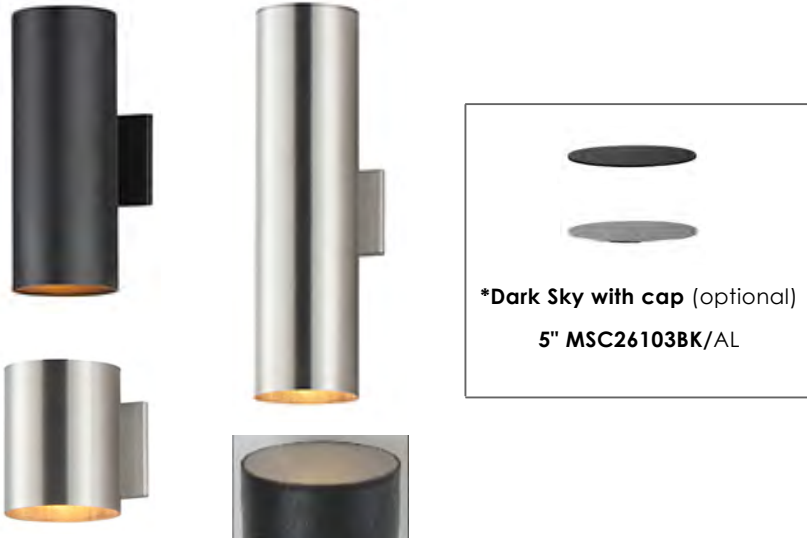

OUTPOST LED | OUTDOOR WALL MOUNT

86401 | 86403 | 86405

- Aluminum Construction
- Available in Incandescent or LED
- Available in Brushed Aluminum or Black
- Gasketed glass lens for direct water contact applications

Job Name : _____
 Job Type : _____
 Quantity : _____
 Comments : _____

Glass lens on the top

PRODUCT DESCRIPTION

Classic cylinder up and down lights provide directional light without glare. Available in 3 sizes with both incandescent and LED versions. Available in Architectural Bronze, Aluminum, or Black.

FINISHES OPTION

- Black
- Bronze
- Brushed Aluminum

MATERIAL

Aluminum

RATINGS

*Dark Sky Optional
 cETLus
 Wet Location

ADDITIONAL

INSTALL UP/DOWN: UP
 OPERATING TEMPERATURE:
 -20°C (-4°F), 40°C (104°F)

PHOTOMETRIC: Report Found Online

MEASUREMENTS

MODEL	DIMENSION
86401	5"W x 7.25"H x 6.25"Ext.
86403	5"W x 15"H x 6.25"Ext.
86405	5"W x 22"H x 6.25"Ext.

LAMPING

BULB TYPE
1 LED x 8W AC Integrated E26
2 LED x 16W AC Integrated E26
2 LED x 16W AC Integrated E26