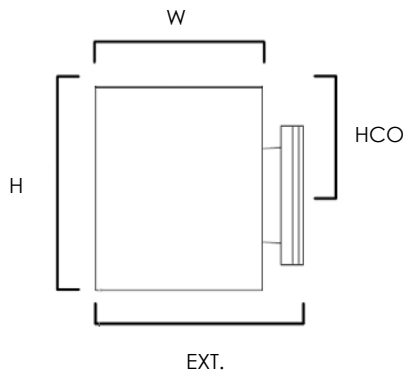

Job Name : _____
 Job Type : _____
 Quantity : _____
 Comments : _____

Glass lens on the top

PRODUCT DESCRIPTION

Classic cylinder up and down lights provide directional light without glare. Available in 3 sizes with both incandescent and LED versions. Available in Architectural Bronze, Aluminum, or Black.

FINISHES OPTION

- Black
- Bronze
- Brushed Aluminum

MATERIAL

Aluminum

RATINGS

*Dark Sky Optional
 cETLus
 Wet Location

ADDITIONAL

INSTALL UP/DOWN: UP
 OPERATING TEMPERATURE:
 -20°C (-4°F), 40°C (104°F)

PHOTOMETRIC: Report Found Online

MEASUREMENTS

MODEL	DIMENSION
86401	5"W x 7.25"H x 6.25"Ext.
86403	5"W x 15"H x 6.25"Ext.
86405	5"W x 22"H x 6.25"Ext.

LAMPING

BULB TYPE
1 LED x 8W AC Integrated E26
2 LED x 16W AC Integrated E26
2 LED x 16W AC Integrated E26